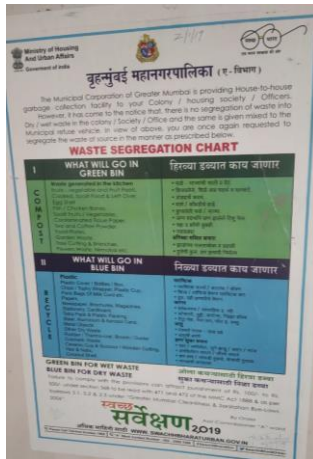

7.1.5

SOLID WASTE (DRY AND WET) GARBAGE BINS (ON ALL THE FLOORS IN COLLEGE)

E-WASTE MANAGEMENT SESSION FOR STUDENTS AND STAFF

WASTE MANAGEMENT MATERIALS

Dustbins for Dry and Wet waste

BMC Collection dustbins

Waste Segregation Chart

Sanitary Napkin Vending Machine

Incinerators for disposal of Sanitary Napkins